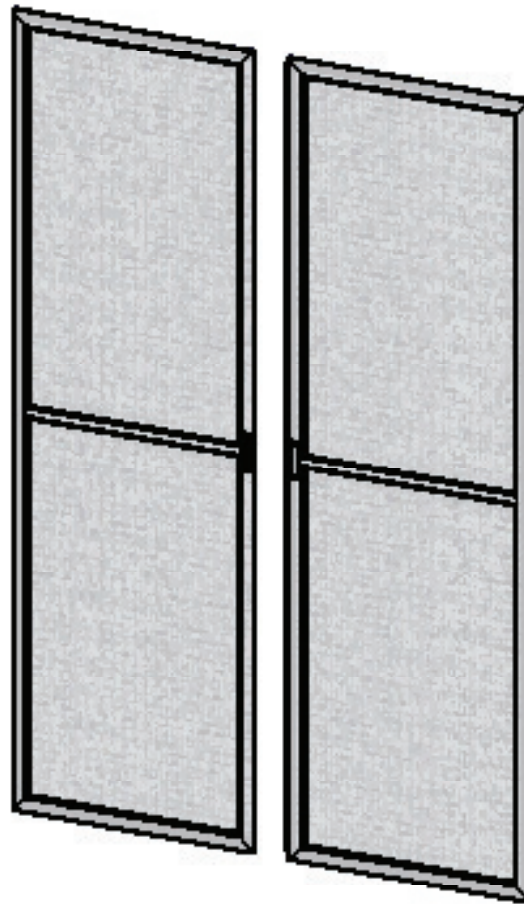

# SCREEN DOOR KIT

Compatible with Palram's San Remo, Garda & Ledro

WE ARE HERE TO HELP  
Contact us on our website :

Customer Support

[bit.ly/3kY07dP](https://bit.ly/3kY07dP)

SCAN ME

Parts Request

[bit.ly/3js7yZi](https://bit.ly/3js7yZi)