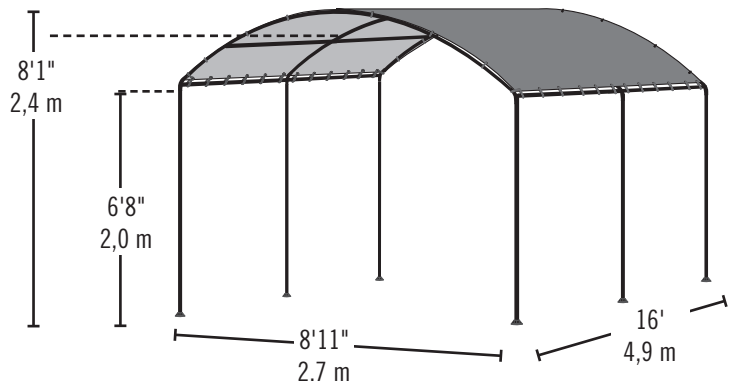

All Purpose Canopy Series

RoundTop® Canopy 9 x 16 ft. / 2,7 x 4,9m

Stylish Seasonal Shade. Makes an attractive complement to any backyard setting.

HIGH GRADE STEEL FRAME - Heavy duty 1 3/8 in. / 3,4 cm diameter steel frame with DuPont™ Premium powder coat finish resists chipping, peeling, rust and corrosion.

RIP STOP TOUGH - triple layer woven polyethylene fabric material.

NO VALANCE COVER easily attaches with bungees.

QUICK & EASY SET UP - With built in slip fit swedged tubing.

BOLT-TOGETHER ROOF CONNECTIONS - mean a tighter, stable, more solid structure.

Hi Impact
Wrap Label Packaging

We've Got You Covered.
North America's #1 Shelter Manufacturer.

Model #25866

Package Includes:

- (1) 9 x 16 ft. / 2,7 x 4,9 m Black Steel Frame
- (1) One-piece Sandstone Polyethylene Cover
- Bungee Cords
- (6) Foot Plates
- Temporary Anchors
- Easy Step-by-Step Instructions

Packaging Specifications Est.:

- Container qty: 459
- Total weight: 78.2 lbs. / 35.47 kg
- Box dimensions:
52 x 14.6 x 9.1 in.
132 x 37 x 23 cm

Great For:
Backyards, awning,
seasonal shade, and
protection.